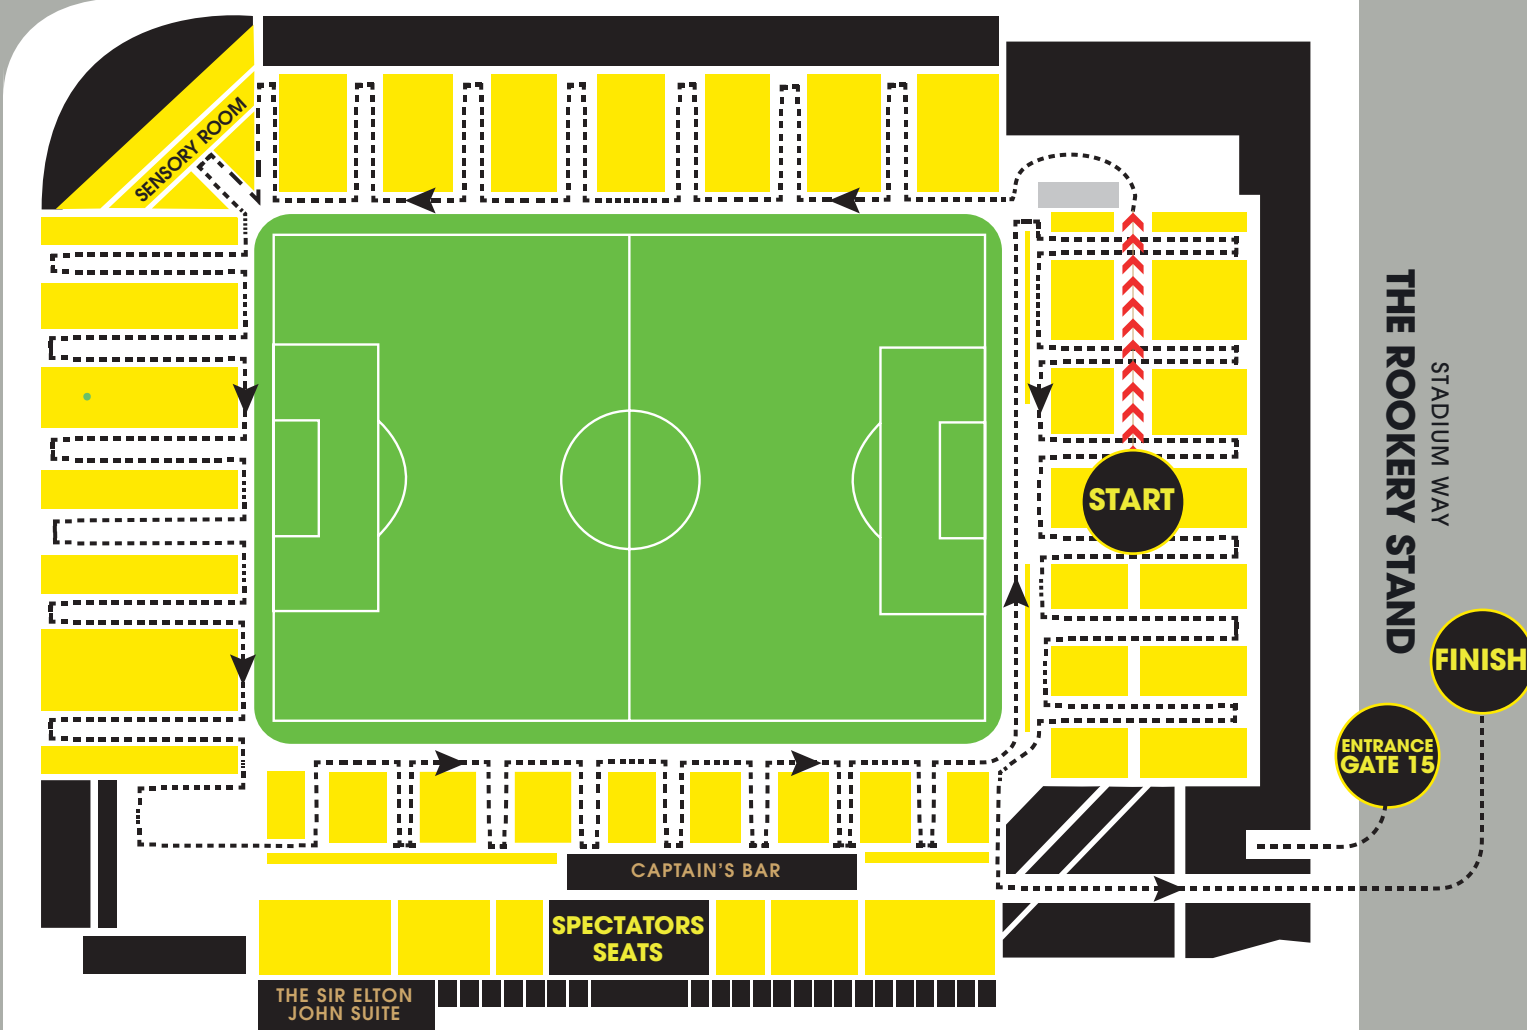

ROUTE MAP

MAP KEY

Concourse

Stand Route

Please always keep to the right hand side

OCCUPATION ROAD

THE SIR ELTON JOHN STAND

VICARAGE ROAD
VICARAGE ROAD STAND

STADIUM WAY
THE ROOKERY STAND

THE GRAHAM TAYLOR STAND

WATFORD GENERAL HOSPITAL